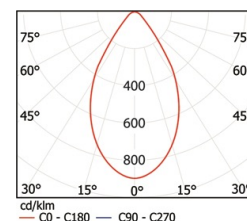

Photometry

Light distribution